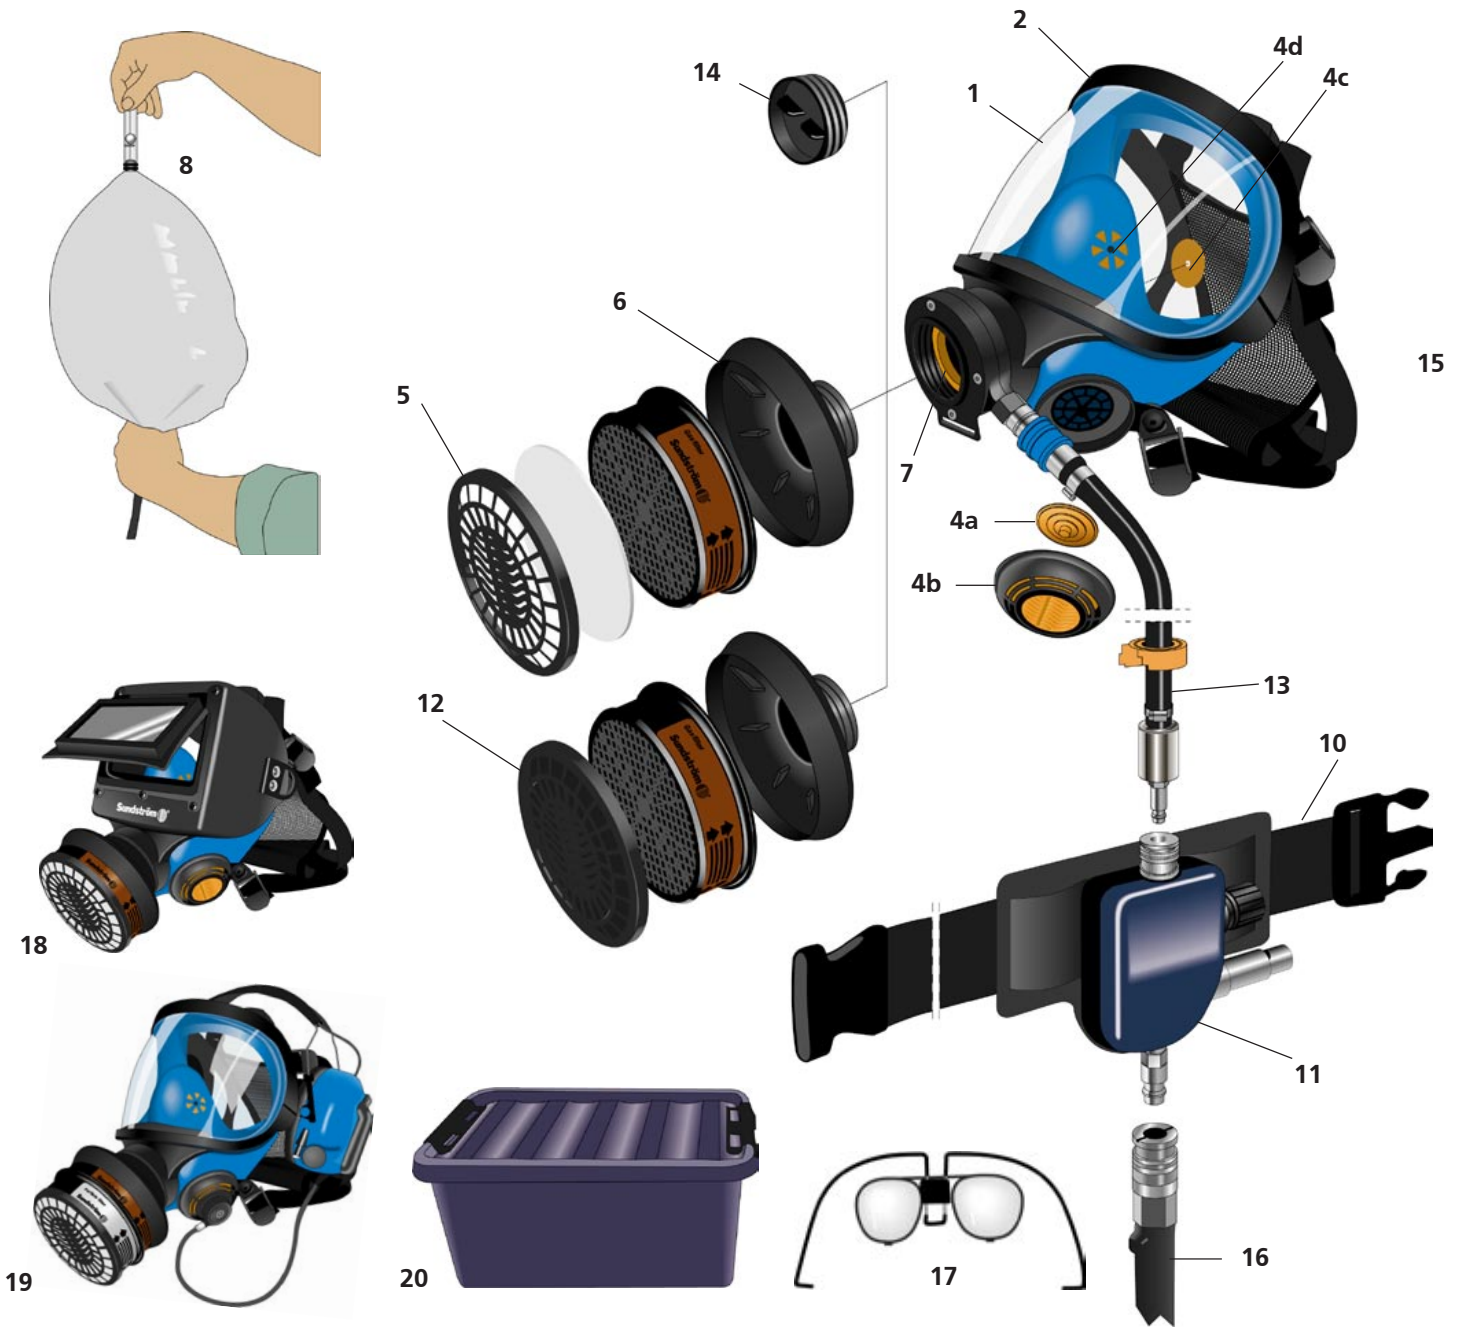

# SR 200 Airline

## Spare parts and accessories

No	Part	Ordering No			
1.	Visor, polycarbonate	R01-1201	10.	Belt	R03-1510
	Visor, laminated glass	T01-1203	11.	SR 350 Control valve, Airline A	R03-1001
1.	Peel-offs, SR 343 for PC-visor	T01-1204	11.	SR 347 Control valve, Airline B	R03-1002
	Peel-offs, SR 353 for glass visor	T01-1205	12.	Sealing cover	R03-1406
2.	Upper frame half	R01-1202	13.	Breathing hose, Airline A	R03-1003
3.	Head harness, fabric	R01-1203	13.	Breathing hose, Airline B	R03-1004
	Head harness, rubber	T01-1215	14.	Sealing plug	R03-1005
	<b>Set of membranes</b>	<b>R01-1204</b>	15.	Airline A. without control valve and hose	R03-1006
	4a) Exhalation 2x	-	15.	Airline B. without control valve and hose	R03-1007
	4b) Valve cover 2x	-	16.	SR 358 Plastic hose 5/10/15/20 m	-
	4c) Inhalation 3x	-	16.	SR 359 Rubber hose 5/10/15/20 m	-
	4d) Dowel 2x	-	16.	SR 360 Spiral hose 2/4/6/8 m	-
5.	Pre-filter holder	R01-0604	17.	SR 341 Spectacle frame	T01-1201
6.	Filter adapter 280-3	H09-0212	18.	SR 84 Welding Cassette	T01-1212
7.	Seal	R01-1205	19.	SR 342 Microphone	T01-1213
8.	Flow meter	R03-0346	20.	SR 344 Storage box	T01-1214
9.	Carrier strap	R01-1206		SR 5226 Cleaning wipes, box of 50	H09-0401