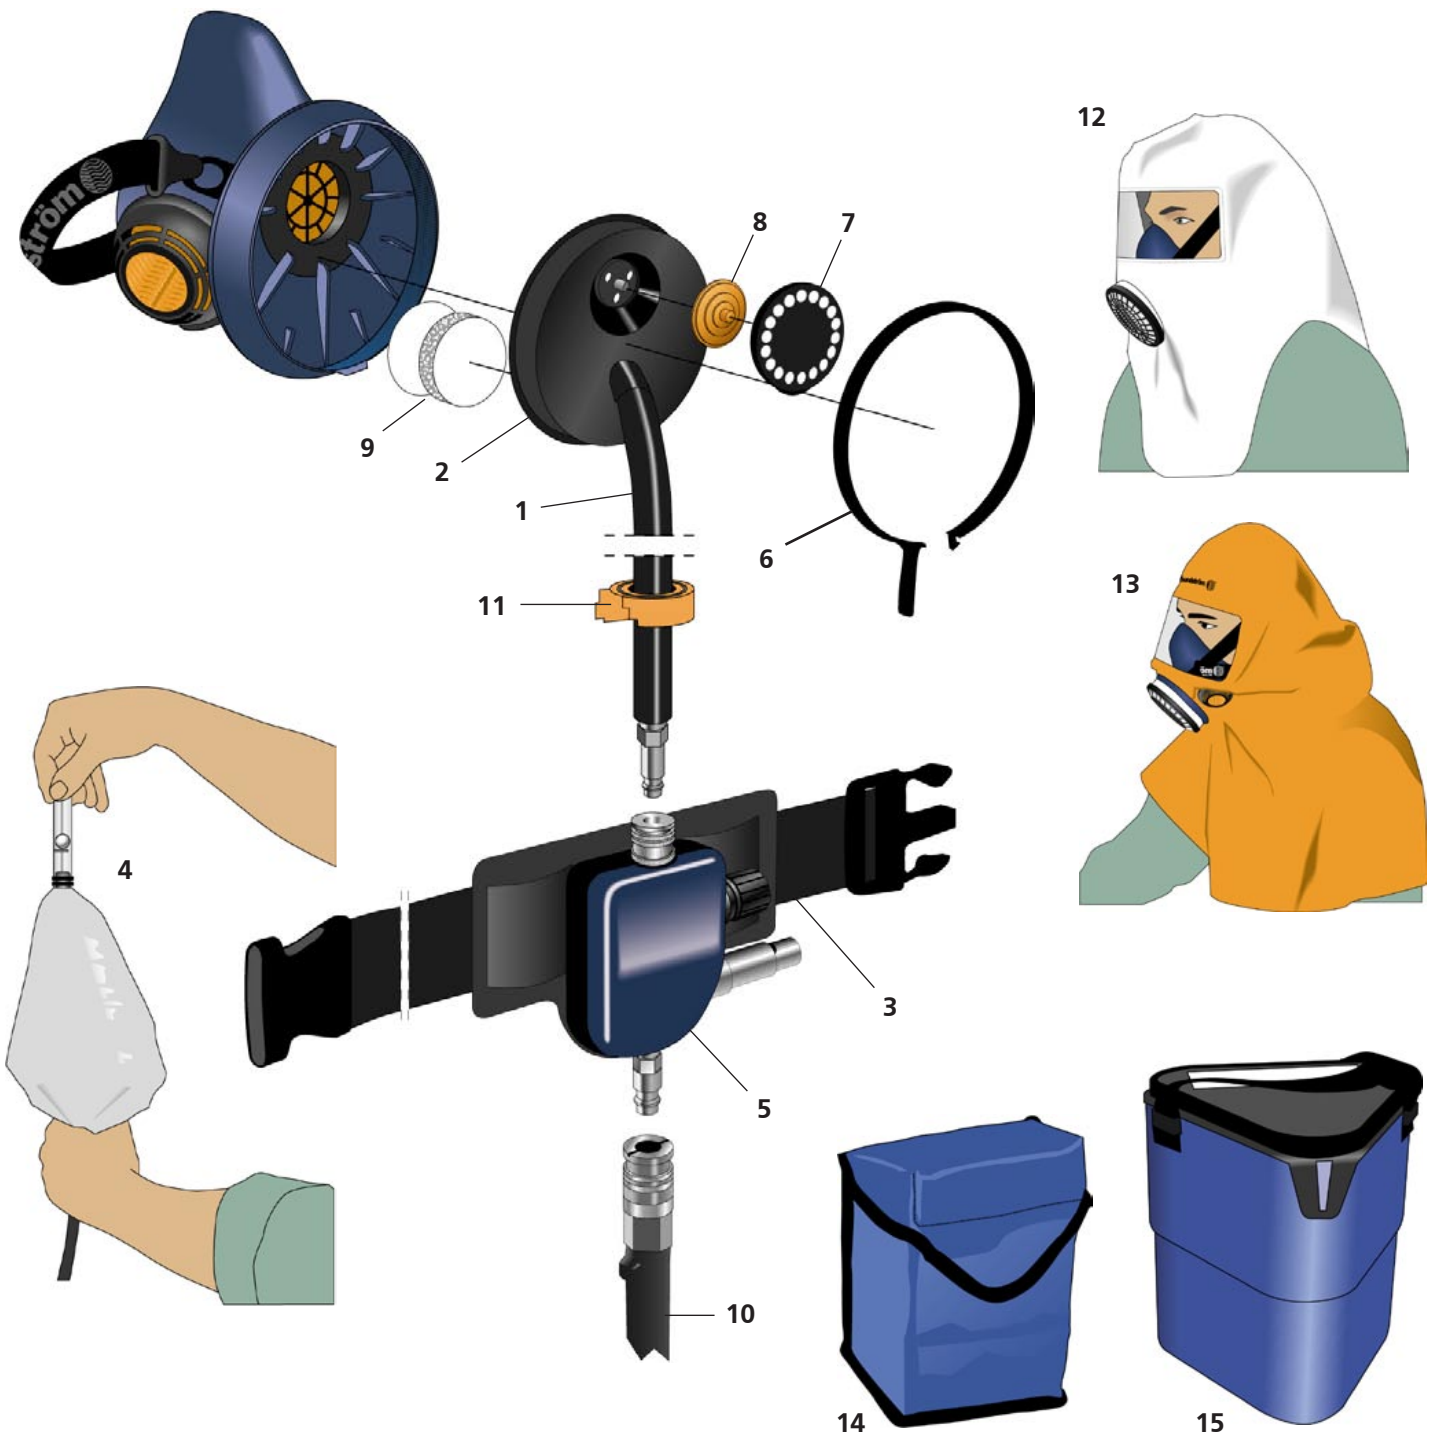

# SR 307 Compressed Air Attachment

## Spare parts and accessories

No	Part	Ordering No		
1.	Breathing hose	R03-1428		
2.	<b>Connection adapter</b>	<b>R03-1425</b>		
	1. Breathing hose	-		
	7. Protective cover	-	7. Protective cover	-
	8. Membrane	-	8. Membrane	-
	9. Silencer	-	9. Silencer	-
	11. Retaining clip	-	10. SR 358 Plastic hose 5/10/15/20 m	-
3.	Belt	R03-1510	10. SR 359 Rubber hose 5/10/15/20 m	-
4.	Flow meter	R03-0346	10. SR 360 Spiral hose 2/4/6/8 m	-
5.	SR 347 Control valve	R03-1426	12. SR 64 Protective hood	H09-0301
	<b>Service kit</b>	<b>R03-1417</b>	13. SR 345 Protective hood, short	H09-1012
6.	Locking ring	-	13. SR 346 Protective hood, long	H09-1112
			14. SR 339 Storage bag	H09-0112
			15. SR 230 Storage box	H09-3012
			SR 5226 Cleaning wipes, box of 50	H09-0401